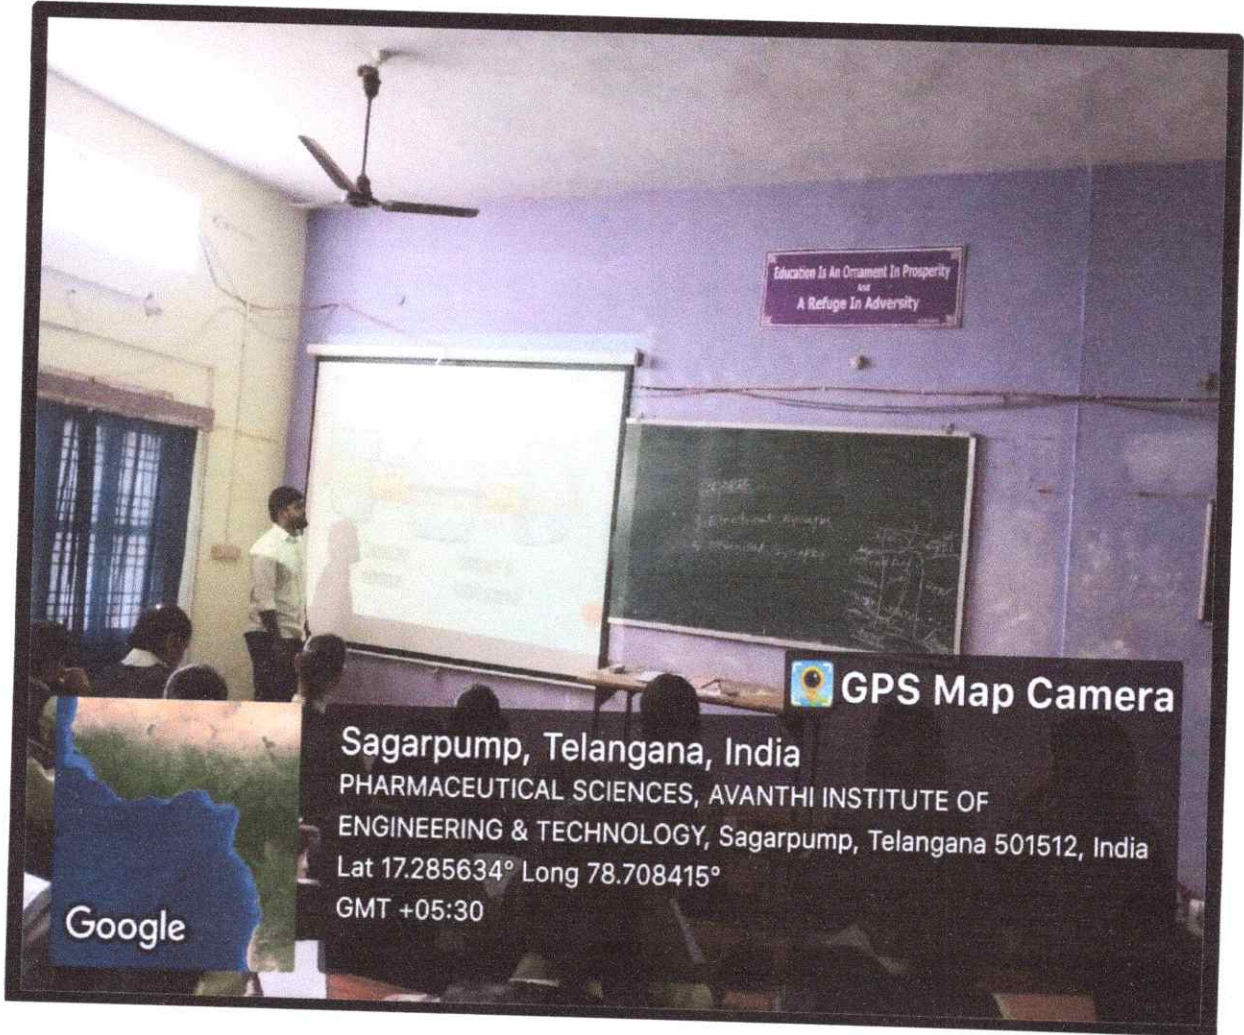

AVANTHI INSTITUTE OF PHARMACEUTICAL SCIENCES

(Approved by PCI, AICTE & Affiliated to JNTUH)

Gunthapally (V), Abdullapurmet (M), R.R. Dist., Near Ramoji Filmcity, Hyderabad - 501 512.

GPS Map Camera

Sagarpump, Telangana, India
PHARMACEUTICAL SCIENCES, AVANTHI INSTITUTE OF
ENGINEERING & TECHNOLOGY, Sagarpump, Telangana 501512, India
Lat 17.285634° Long 78.708415°
GMT +05:30

Google