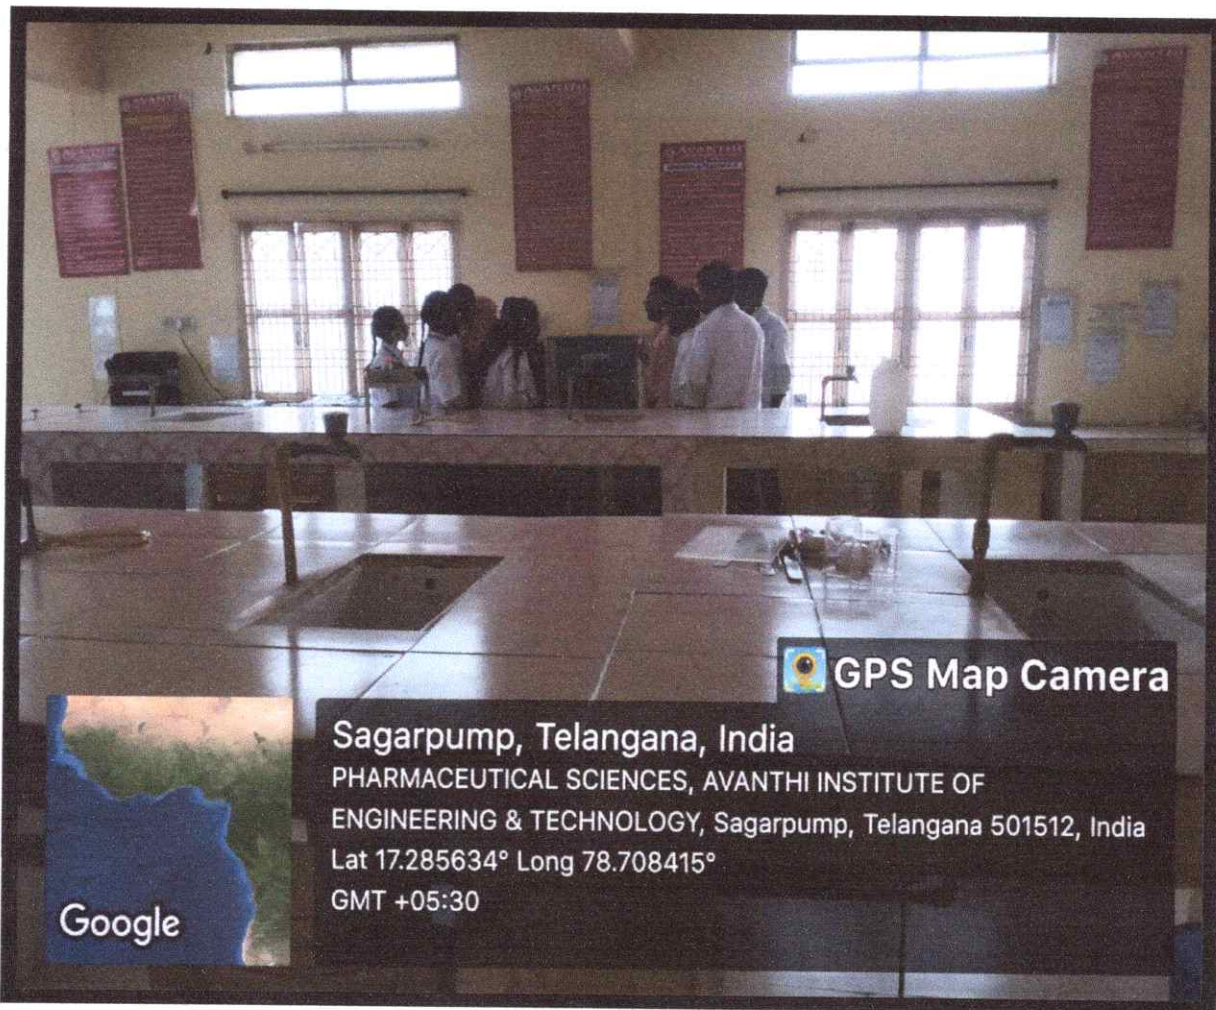

AVANTHI INSTITUTE OF PHARMACEUTICAL SCIENCES

(Approved by PCI, AICTE & Affiliated to JNTUH)

Gunthapally (V), Abdullapurmet (M), R.R. Dist., Near Ramoji Filmcity, Hyderabad - 501 512.

GPS Map Camera