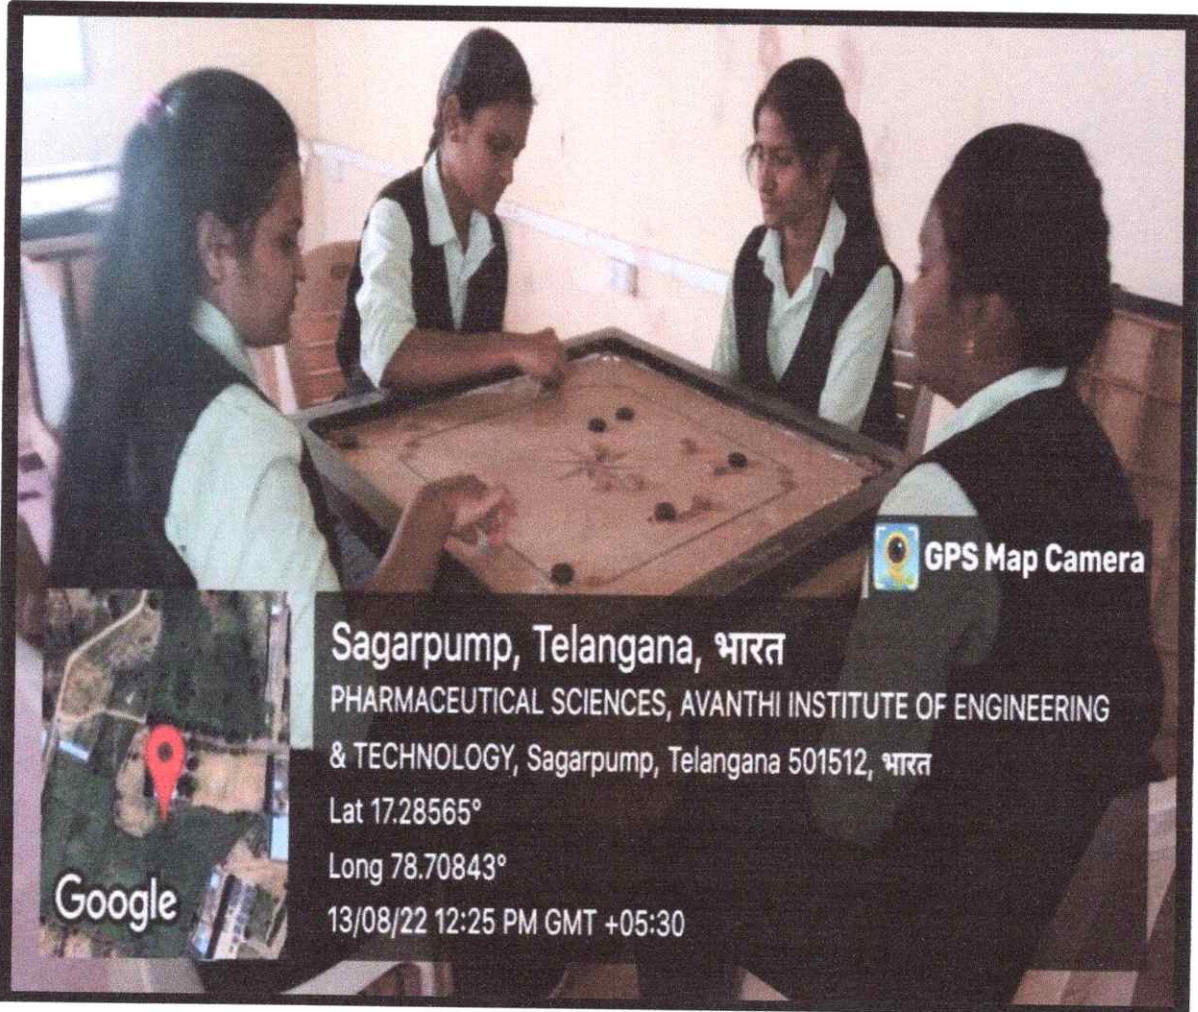

AVANTHI INSTITUTE OF PHARMACEUTICAL SCIENCES

(Approved by PCI, AICTE & Affiliated to JNTUH)

Gunthapally (V), Abdullapurmet (M), R.R. Dist., Near Ramoji Filmcity, Hyderabad - 501 512.

Caroms

PRINCIPAL
AVANTHI INSTITUTE OF
PHARMACEUTICAL SCIENCES
Gunthapally (V), Abdullapurmet (M)
R.R. Dist. Telangana.

Committed to Excellence in Technical Education