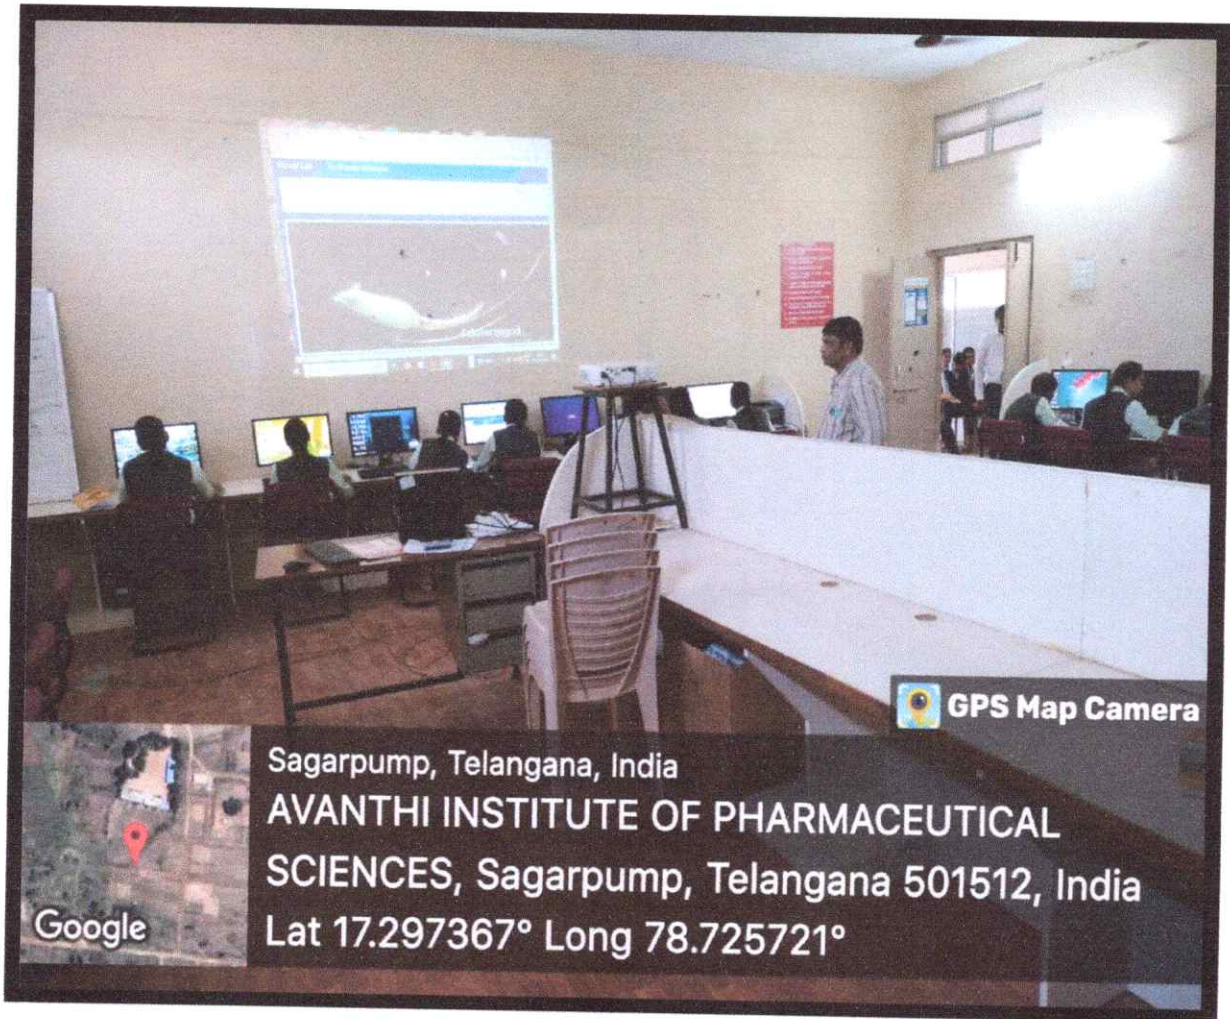

AVANTHI INSTITUTE OF PHARMACEUTICAL SCIENCES

(Approved by PCI, AICTE & Affiliated to JNTUH)

Gunthapally (V), Abdullapurmet (M), R.R. Dist., Near Ramoji Filmcity, Hyderabad - 501 512.

Experimental Pharmacology Lab Block - II

[Signature]
PRINCIPAL
AVANTHI INSTITUTE OF
PHARMACEUTICAL SCIENCES
Gunthapally (V), Abdullapurmet (M),
R.R. Dist. Telangana.

Committed to Excellence in Technical Education