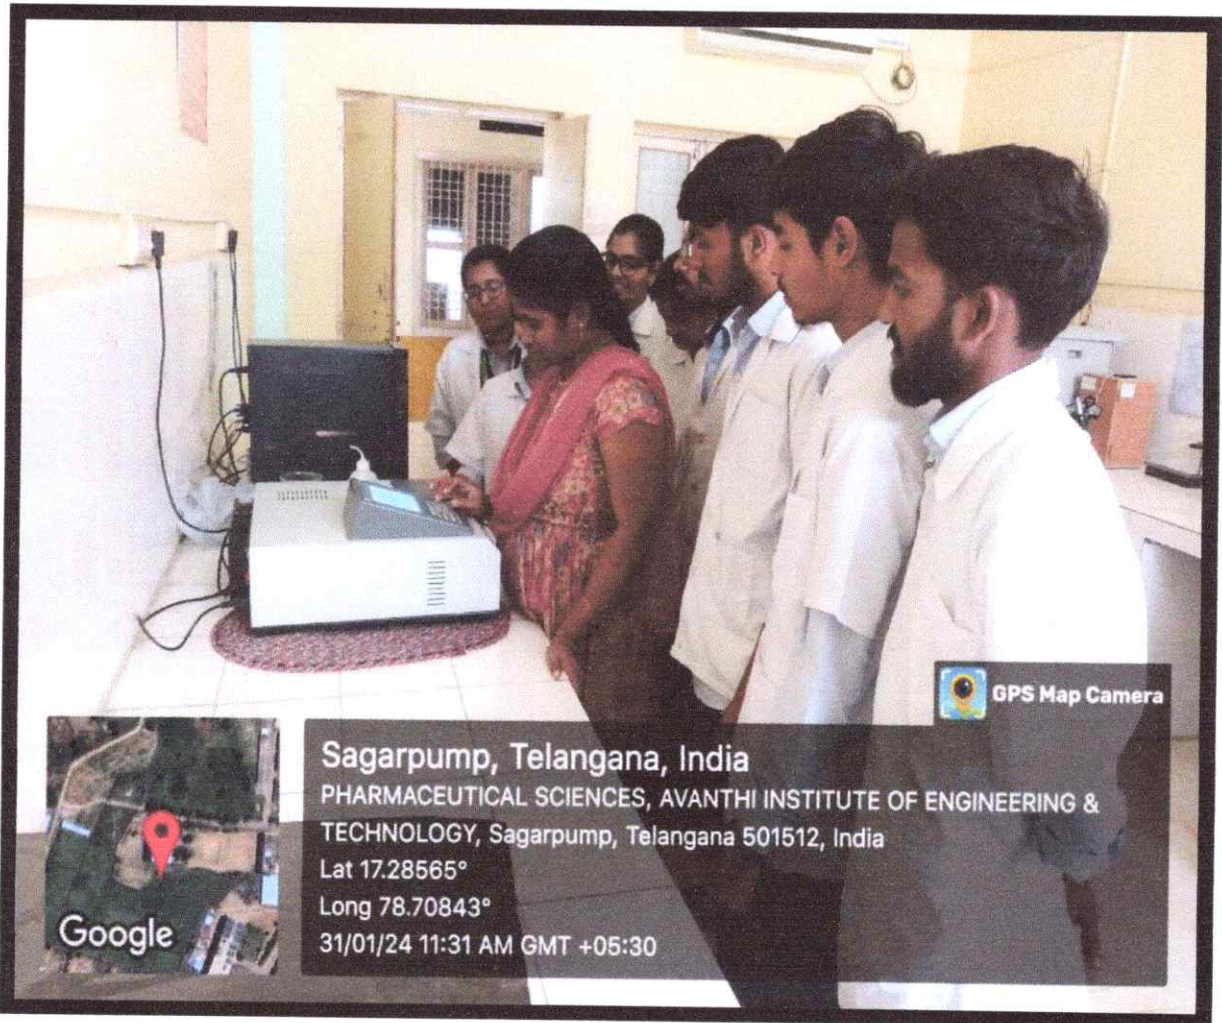

AVANTHI INSTITUTE OF PHARMACEUTICAL SCIENCES

(Approved by PCI, AICTE & Affiliated to JNTUH)

Gunthapally (V), Abdullapurmet (M), R.R. Dist., Near Ramoji Filmcity, Hyderabad - 501 512.

R & D Cell

[Signature]
PRINCIPAL
AVANTHI INSTITUTE OF
PHARMACEUTICAL SCIENCES
Gunthapally (V), Abdullapurmet (M).
R.R. Dist. Telangana.

Committed to Excellence in Technical Education