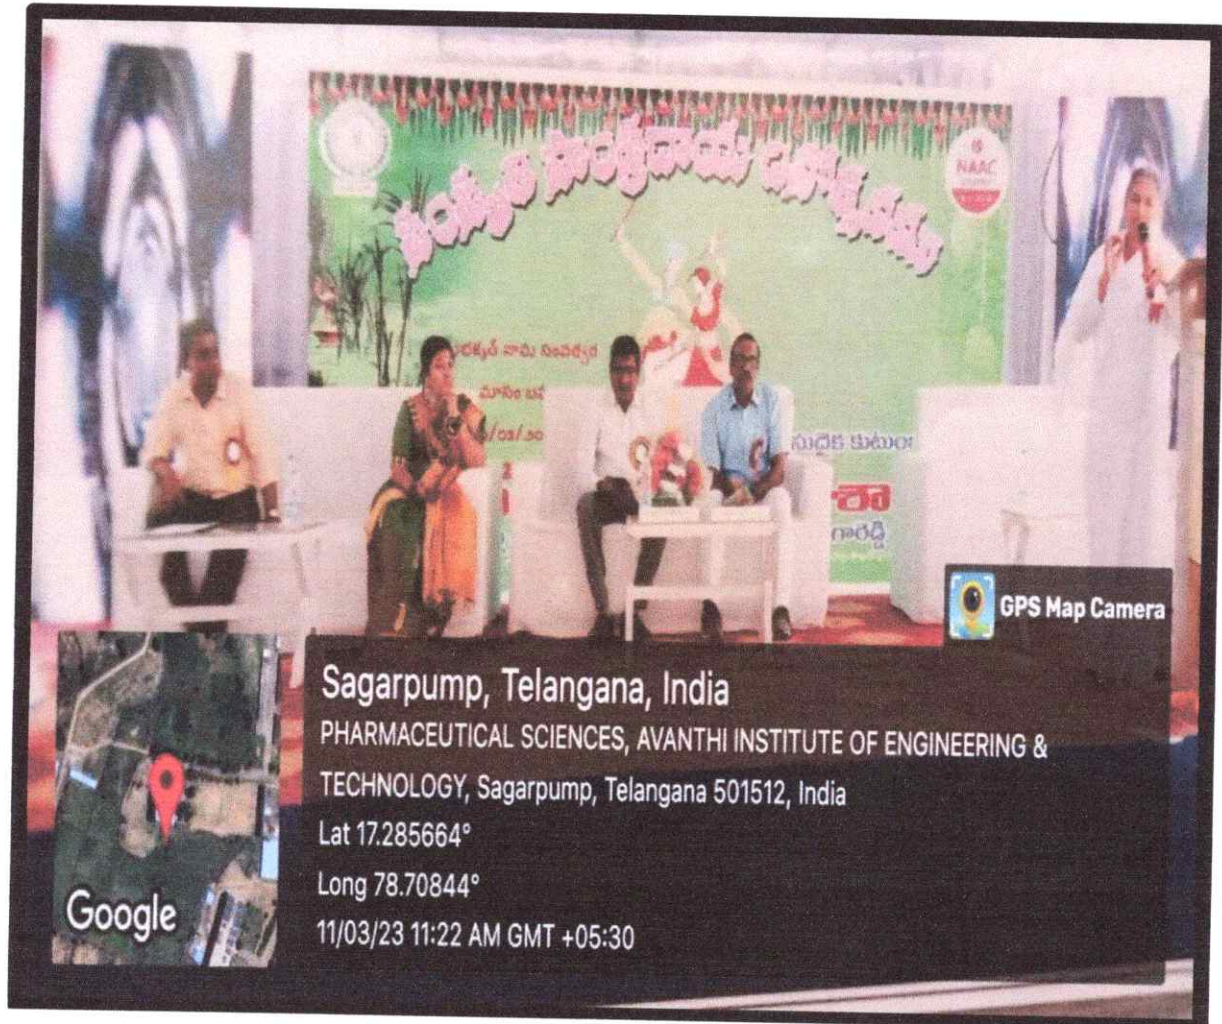

(Approved by PCI, AICTE & Affiliated to JNTUH)

Gunthapally (V), Abdullapurmet (M), R.R. Dist., Near Ramoji Filmcity, Hyderabad - 501 512.

Sagarpump, Telangana, India
 PHARMACEUTICAL SCIENCES, AVANTHI INSTITUTE OF ENGINEERING &
 TECHNOLOGY, Sagarpump, Telangana 501512, India
 Lat 17.285664°
 Long 78.70844°
 11/03/23 11:22 AM GMT +05:30