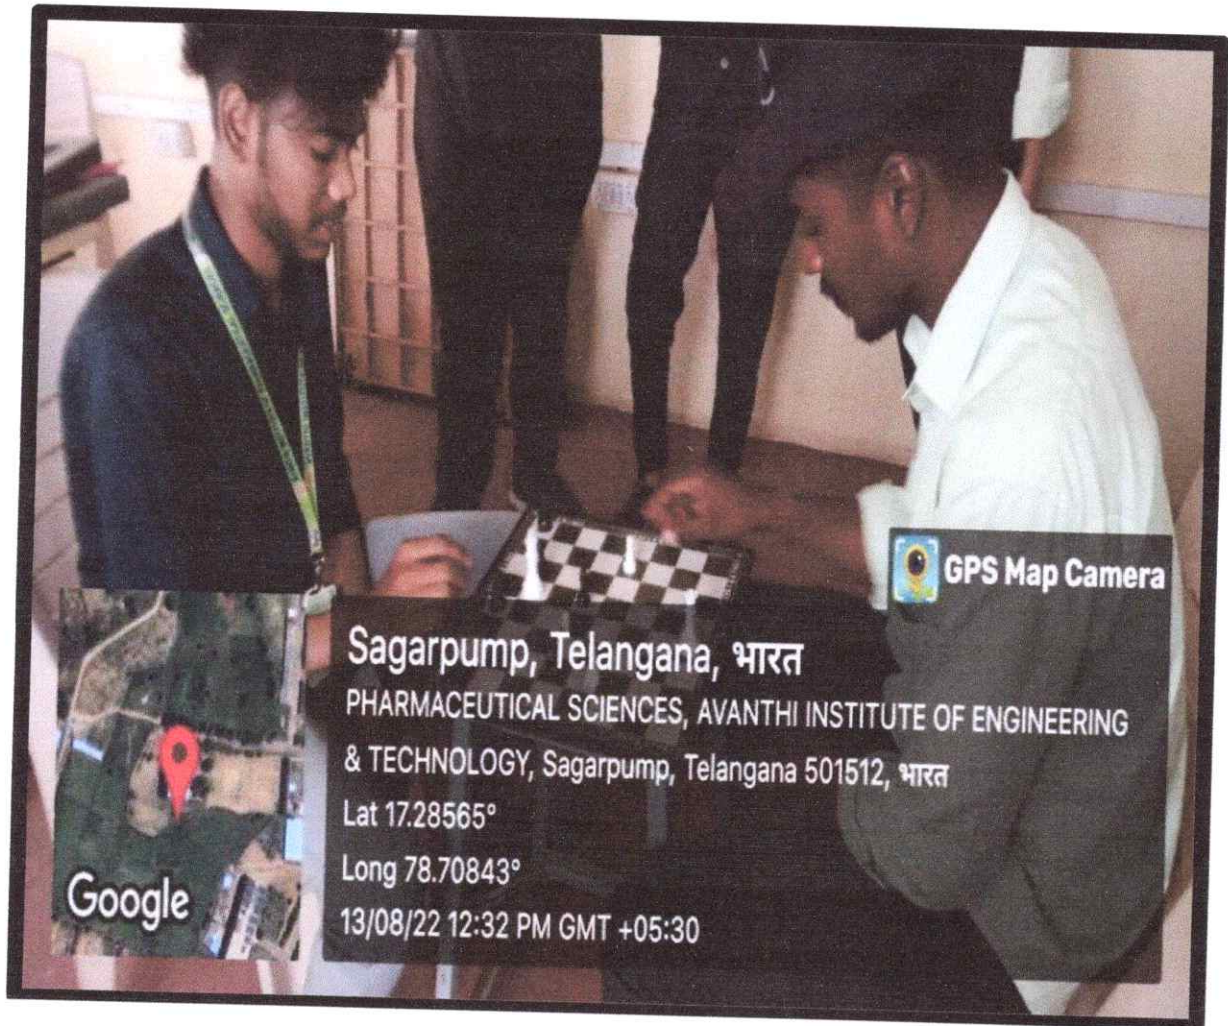

AVANTHI INSTITUTE OF PHARMACEUTICAL SCIENCES

(Approved by PCI, AICTE & Affiliated to JNTUH)

Gunthapally (V), Abdullapurmet (M), R.R. Dist., Near Ramoji Filmcity, Hyderabad - 501 512.

Chess