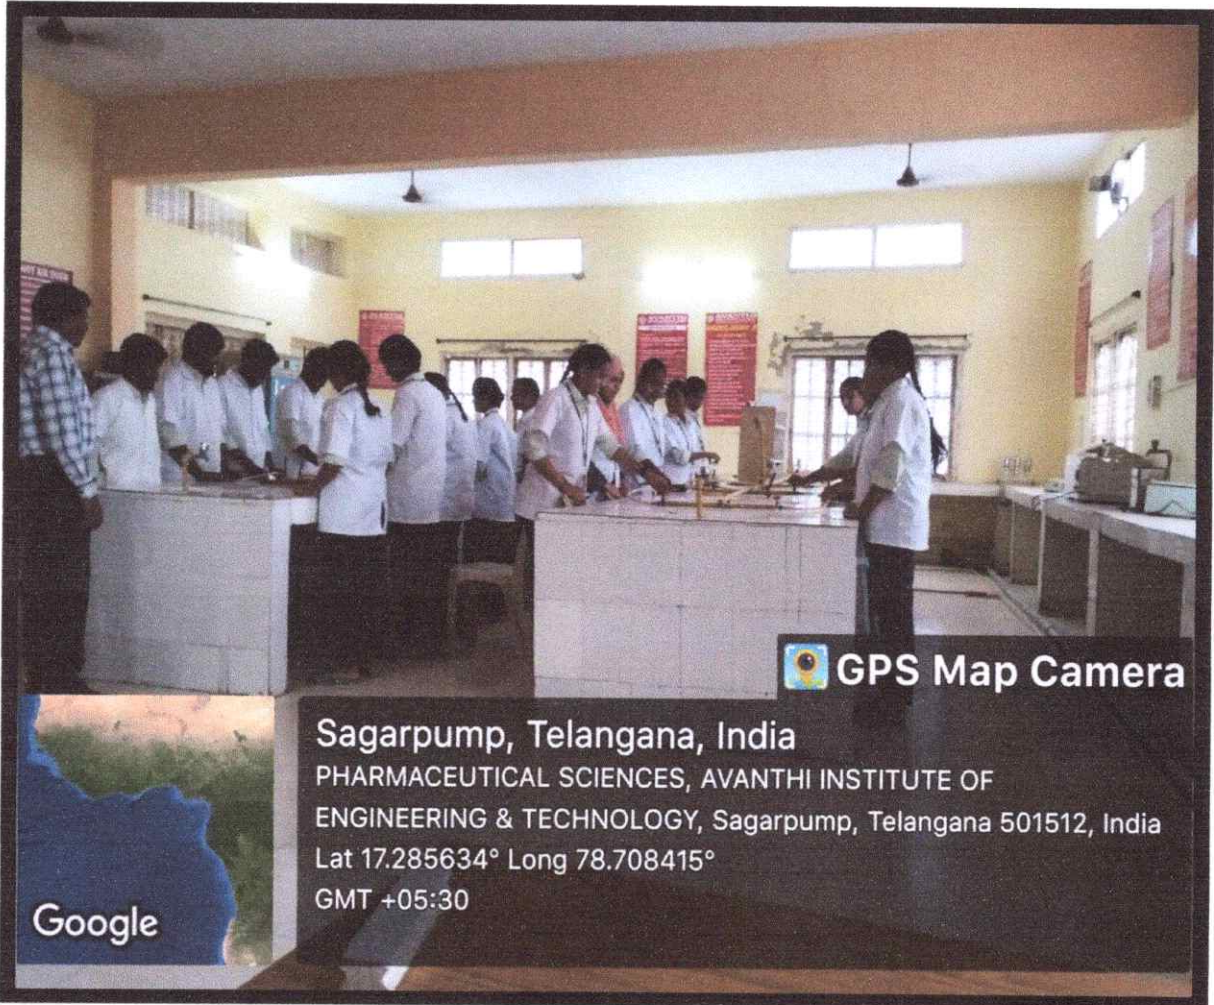

AVANTHI INSTITUTE OF PHARMACEUTICAL SCIENCES

(Approved by PCI, AICTE & Affiliated to JNTUH)

Gunthapally (V), Abdullapurmet (M), R.R. Dist., Near Ramoji Filmcity, Hyderabad - 501 512.