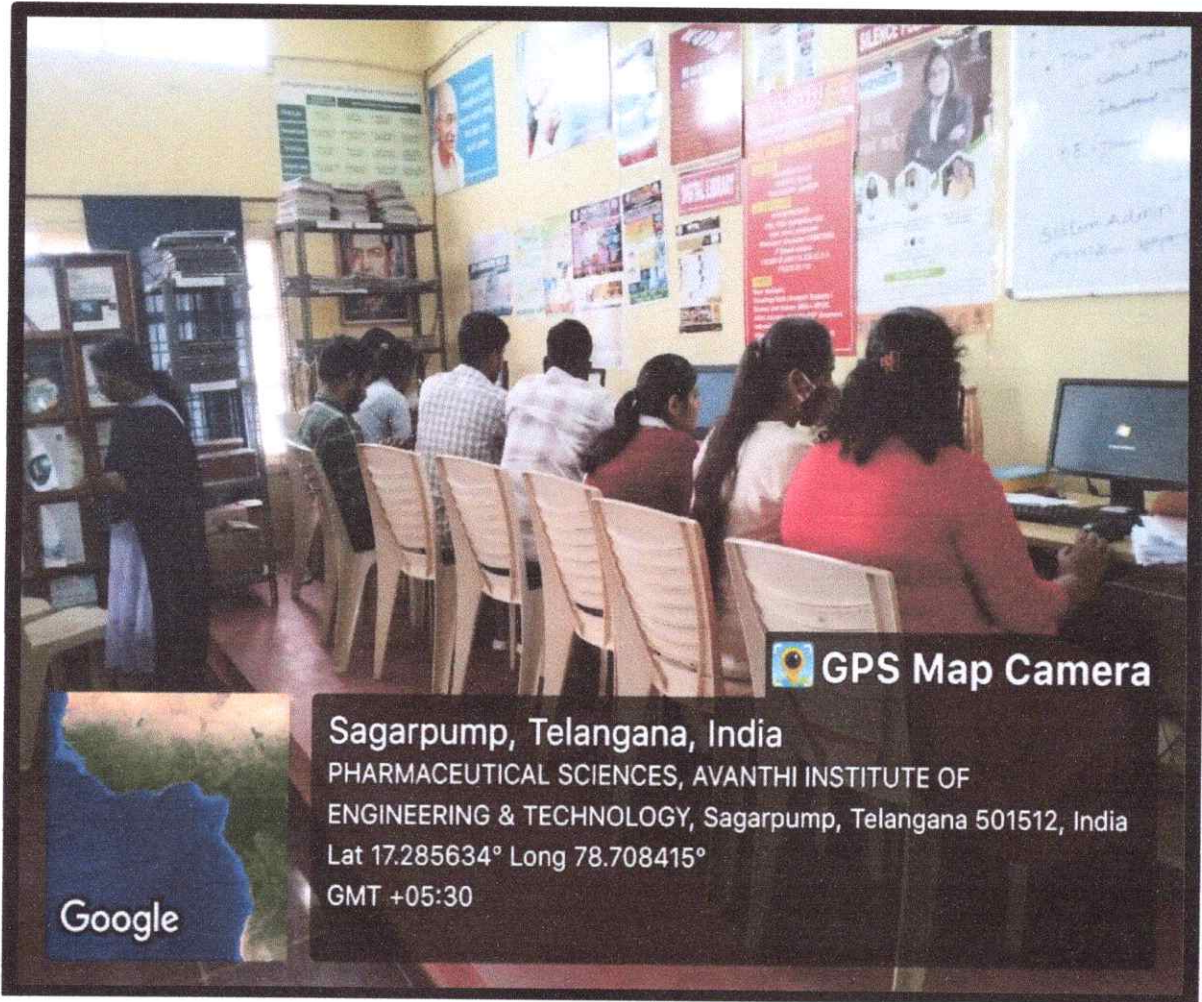

AVANTHI INSTITUTE OF PHARMACEUTICAL SCIENCES

(Approved by PCI, AICTE & Affiliated to JNTUH)

Gunthapally (V), Abdullapurmet (M), R.R. Dist., Near Ramoji Filmcity, Hyderabad - 501 512.