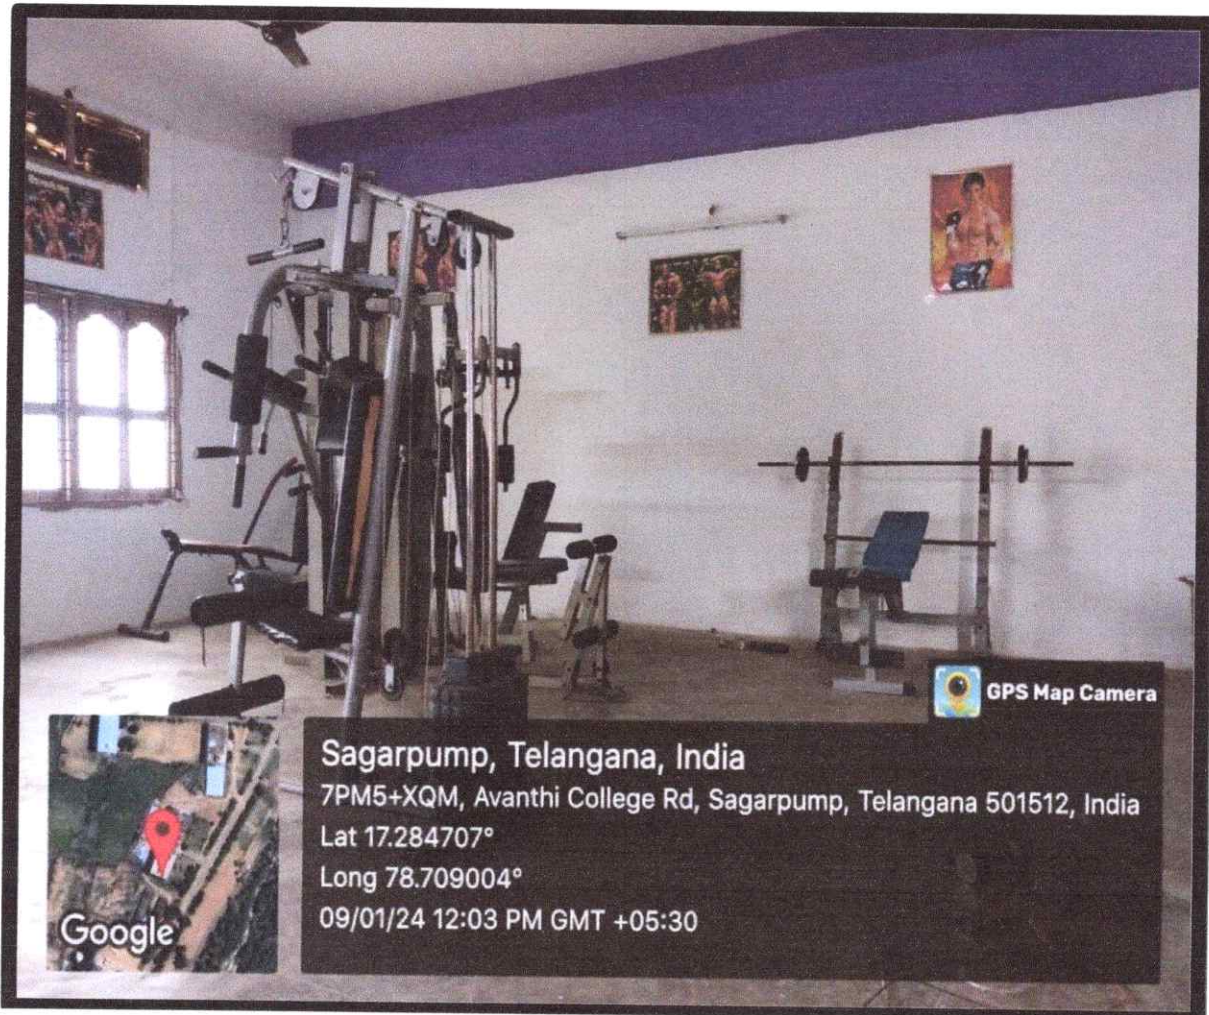

AVANTHI INSTITUTE OF PHARMACEUTICAL SCIENCES

(Approved by PCI, AICTE & Affiliated to JNTUH)

Gunthapally (V), Abdullapurmet (M), R.R. Dist., Near Ramoji Filmcity, Hyderabad - 501 512.