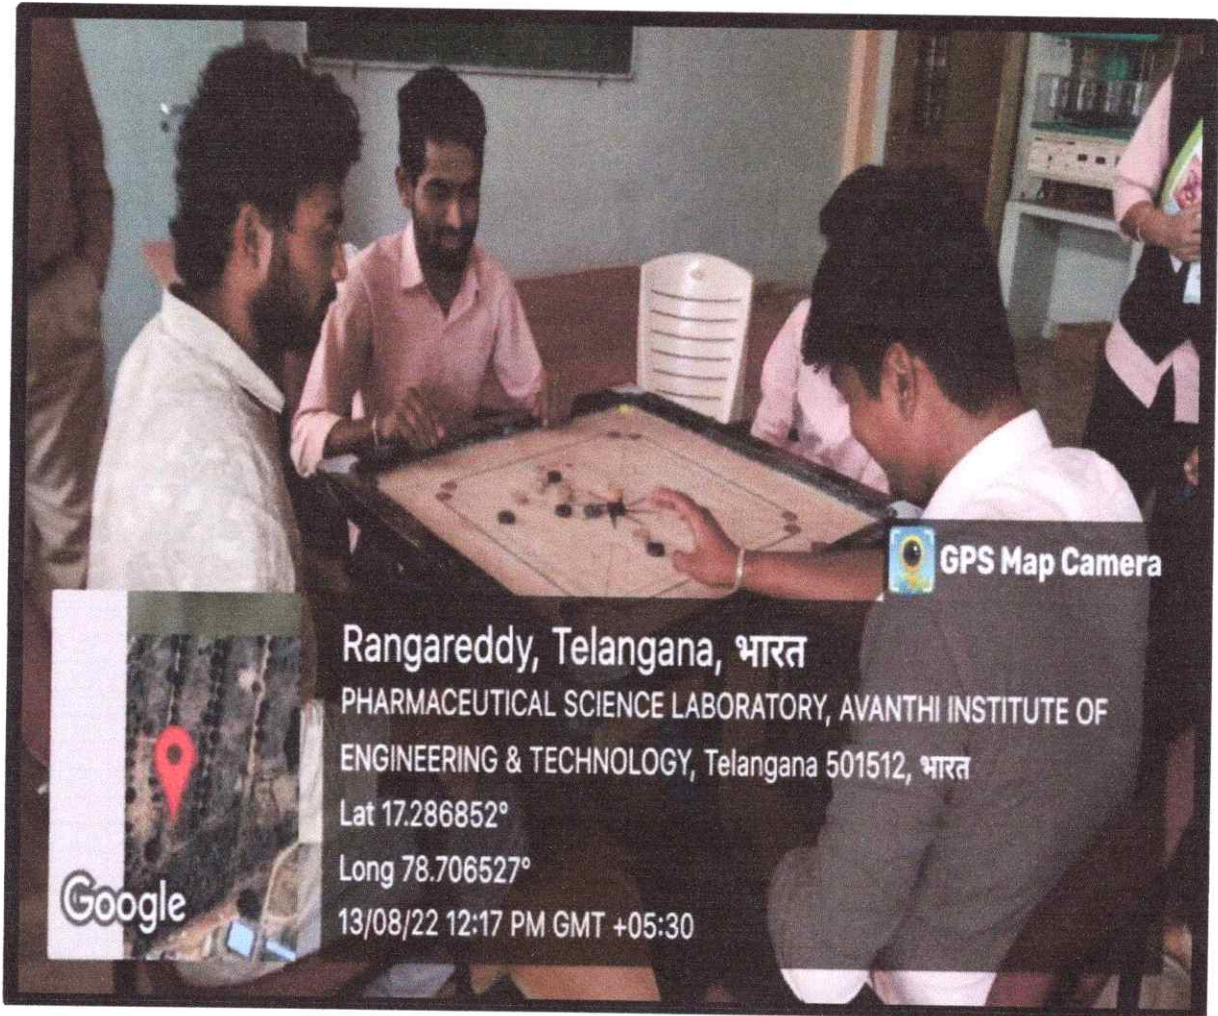

AVANTHI INSTITUTE OF PHARMACEUTICAL SCIENCES

(Approved by PCI, AICTE & Affiliated to JNTUH)

Gunthapally (V), Abdullapurmet (M), R.R. Dist., Near Ramoji Filmcity, Hyderabad - 501 512.

Caroms