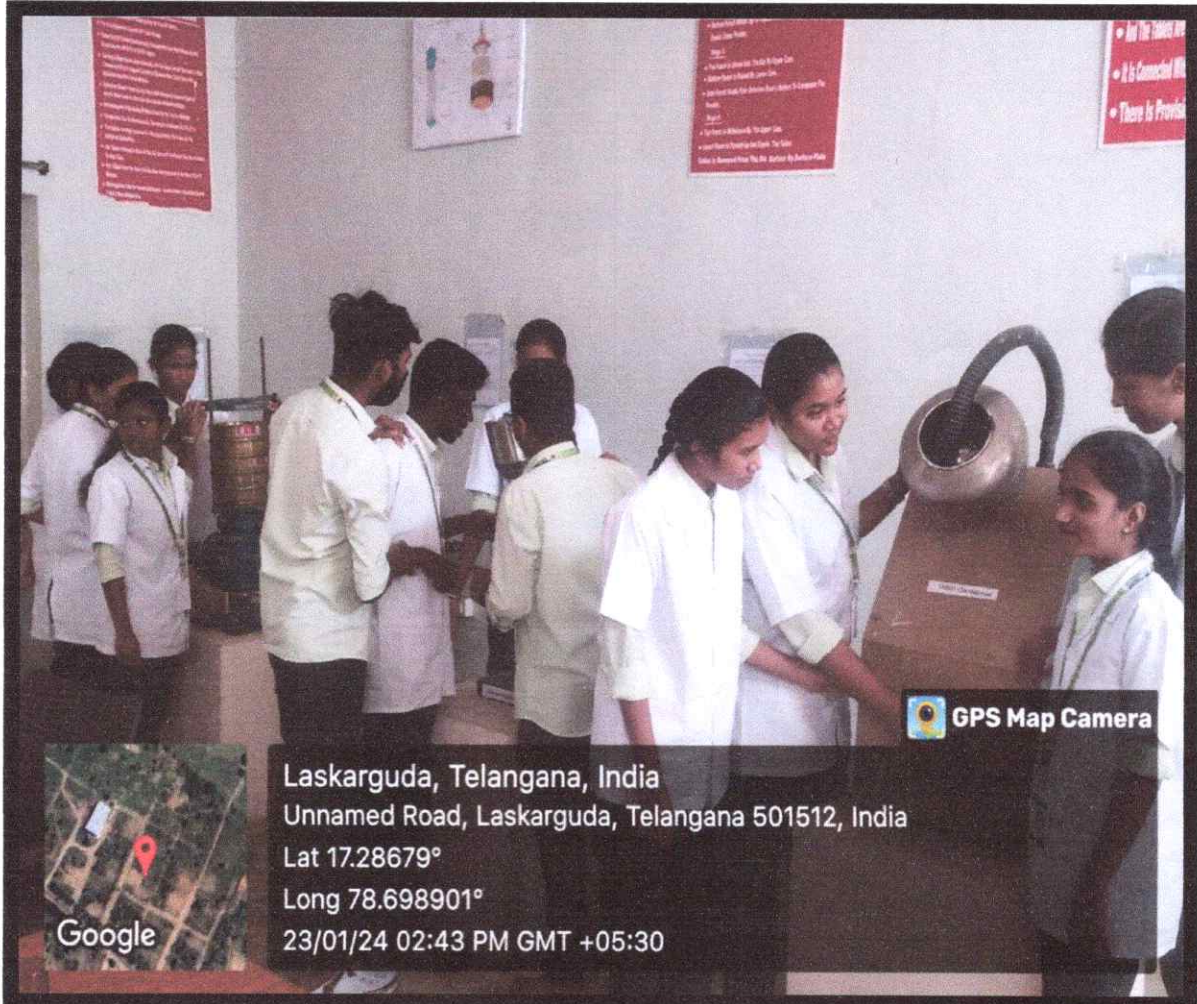

AVANTHI INSTITUTE OF PHARMACEUTICAL SCIENCES

(Approved by PCI, AICTE & Affiliated to JNTUH)

Gunthapally (V), Abdullapurmet (M), R.R. Dist., Near Ramoji Filmcity, Hyderabad - 501 512.